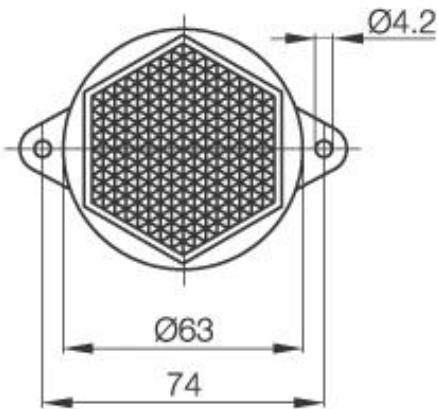

Accessories: Reflector BOS R-10

Common Data

Version	reflector, round
Usable with	for retroreflective
Ambient temperature	0...+65°C
Sensing range	60%

Mechanical Data

Measurements WxHxD or Dia x D	Ø63
Material	PMMA
Mounting	two M4 screws